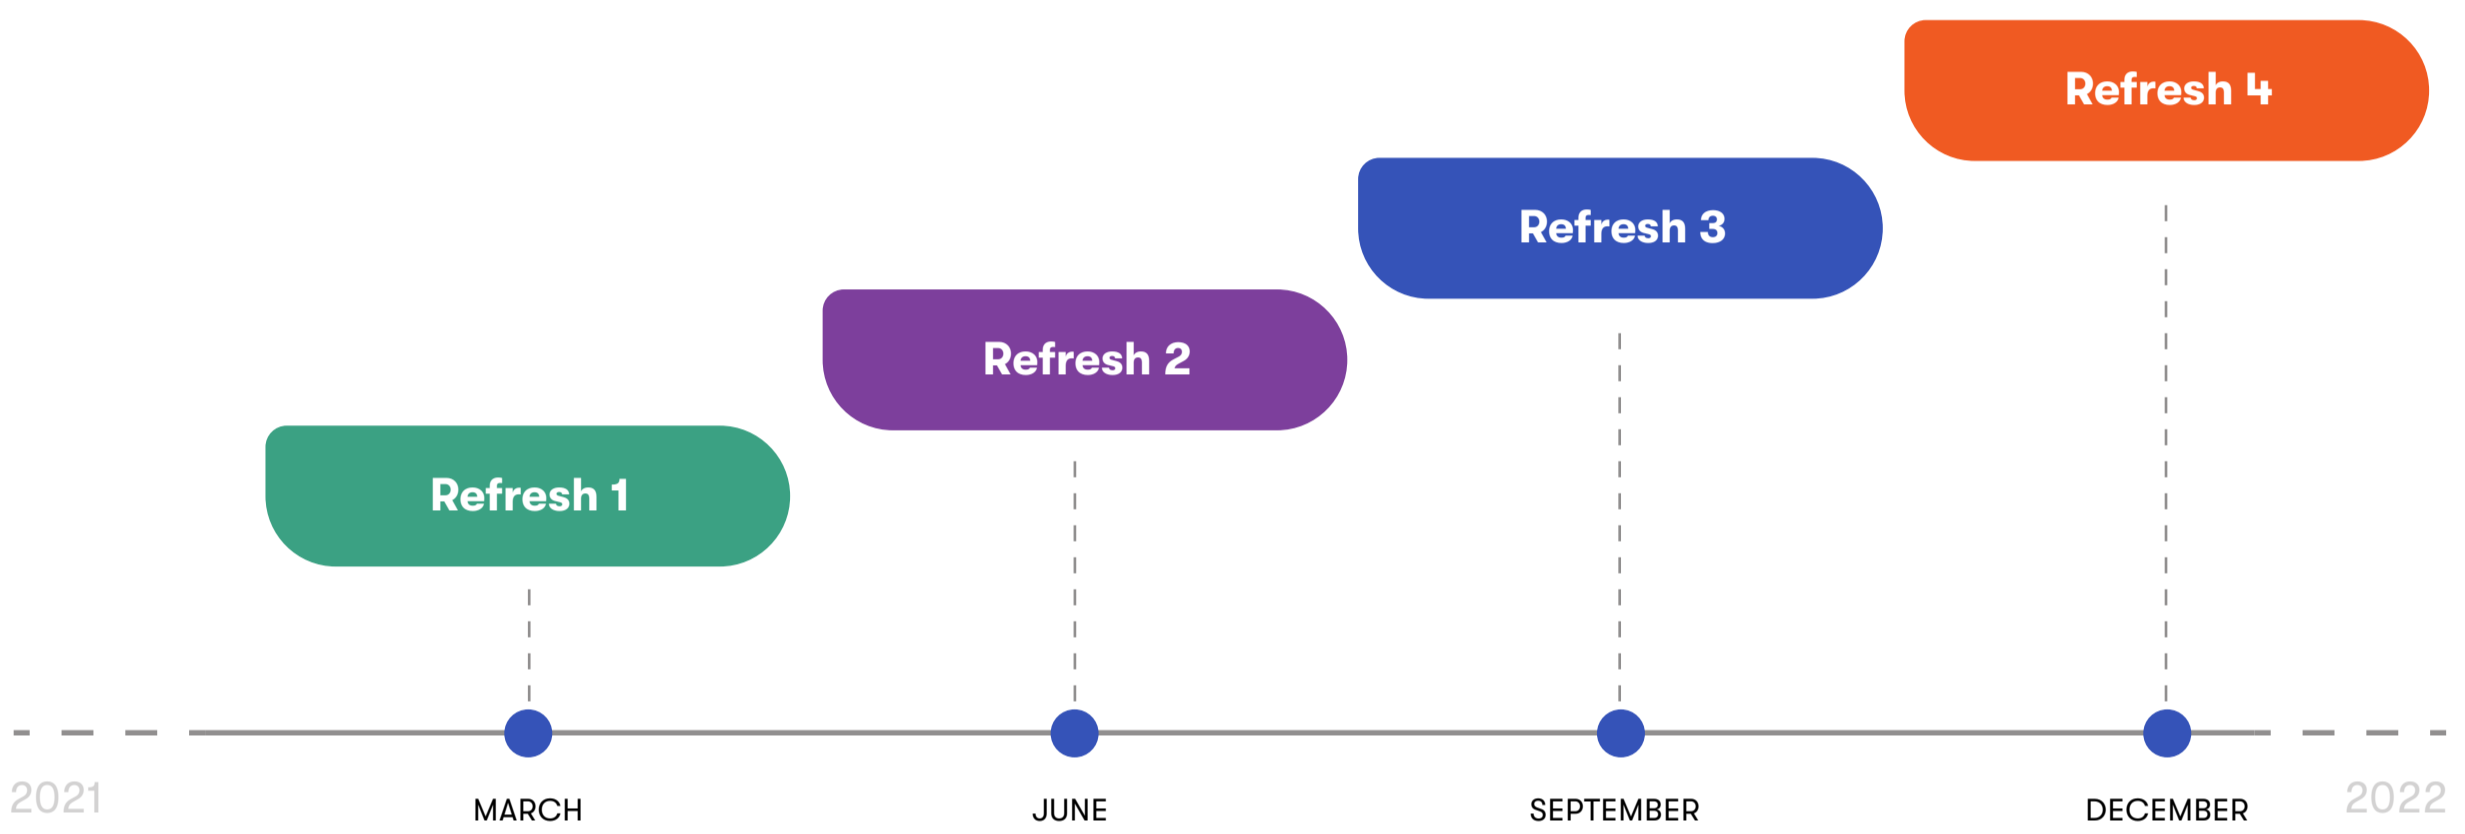

What are Refreshes, and why do we do them?

When can we expect Refreshes
for Kentico Xperience 13 in 2021?

What's in Refresh 1

Content Personalization using Recombee AI: Illustration of a smartphone displaying a webpage with a question mark, connected to a Recombee AI logo.

Bynder Selector: Illustration of a smartphone displaying a Bynder interface with a selector overlay.

New Search Index: Illustration of a computer monitor with a magnifying glass over a search results page.